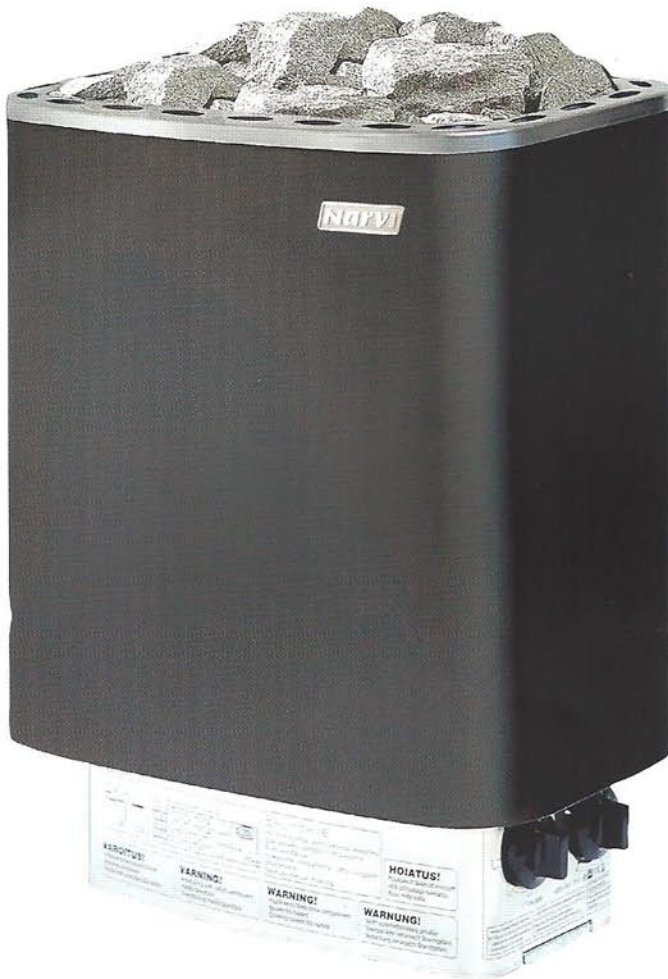

Mail voor de actuele prijs naar email@wellnessprofs.com
 (Graag 'type Narvi NM elektrische saunakachel' vermelden.)

Narvi NM

Reliable

The Narvi NM is an easy-to-use and durable conventional heater. It is made of top-quality materials and ample stone space allows good steam generation.

The heater is available with two power ratings: 6 kW and 9 kW. Colour shades: grey, stainless steel and black.

NM	6 kW / 9 kW
Steam room size	6-9 m ³ / 9-15 m ³
Height	58 cm
Width	43 cm
Depth	28 cm
Maximum weight	40 kg
Weight of th stones (Ø 5-10 cm)	30 kg
Outer casing	painting or stainless steel

- » An easy-to-use and durable conventional heater.
- » Ample space for stone produces good and enjoyable sauna bathing.
- » The heater is available with two power ratings: 6 kW ja 9 kW.